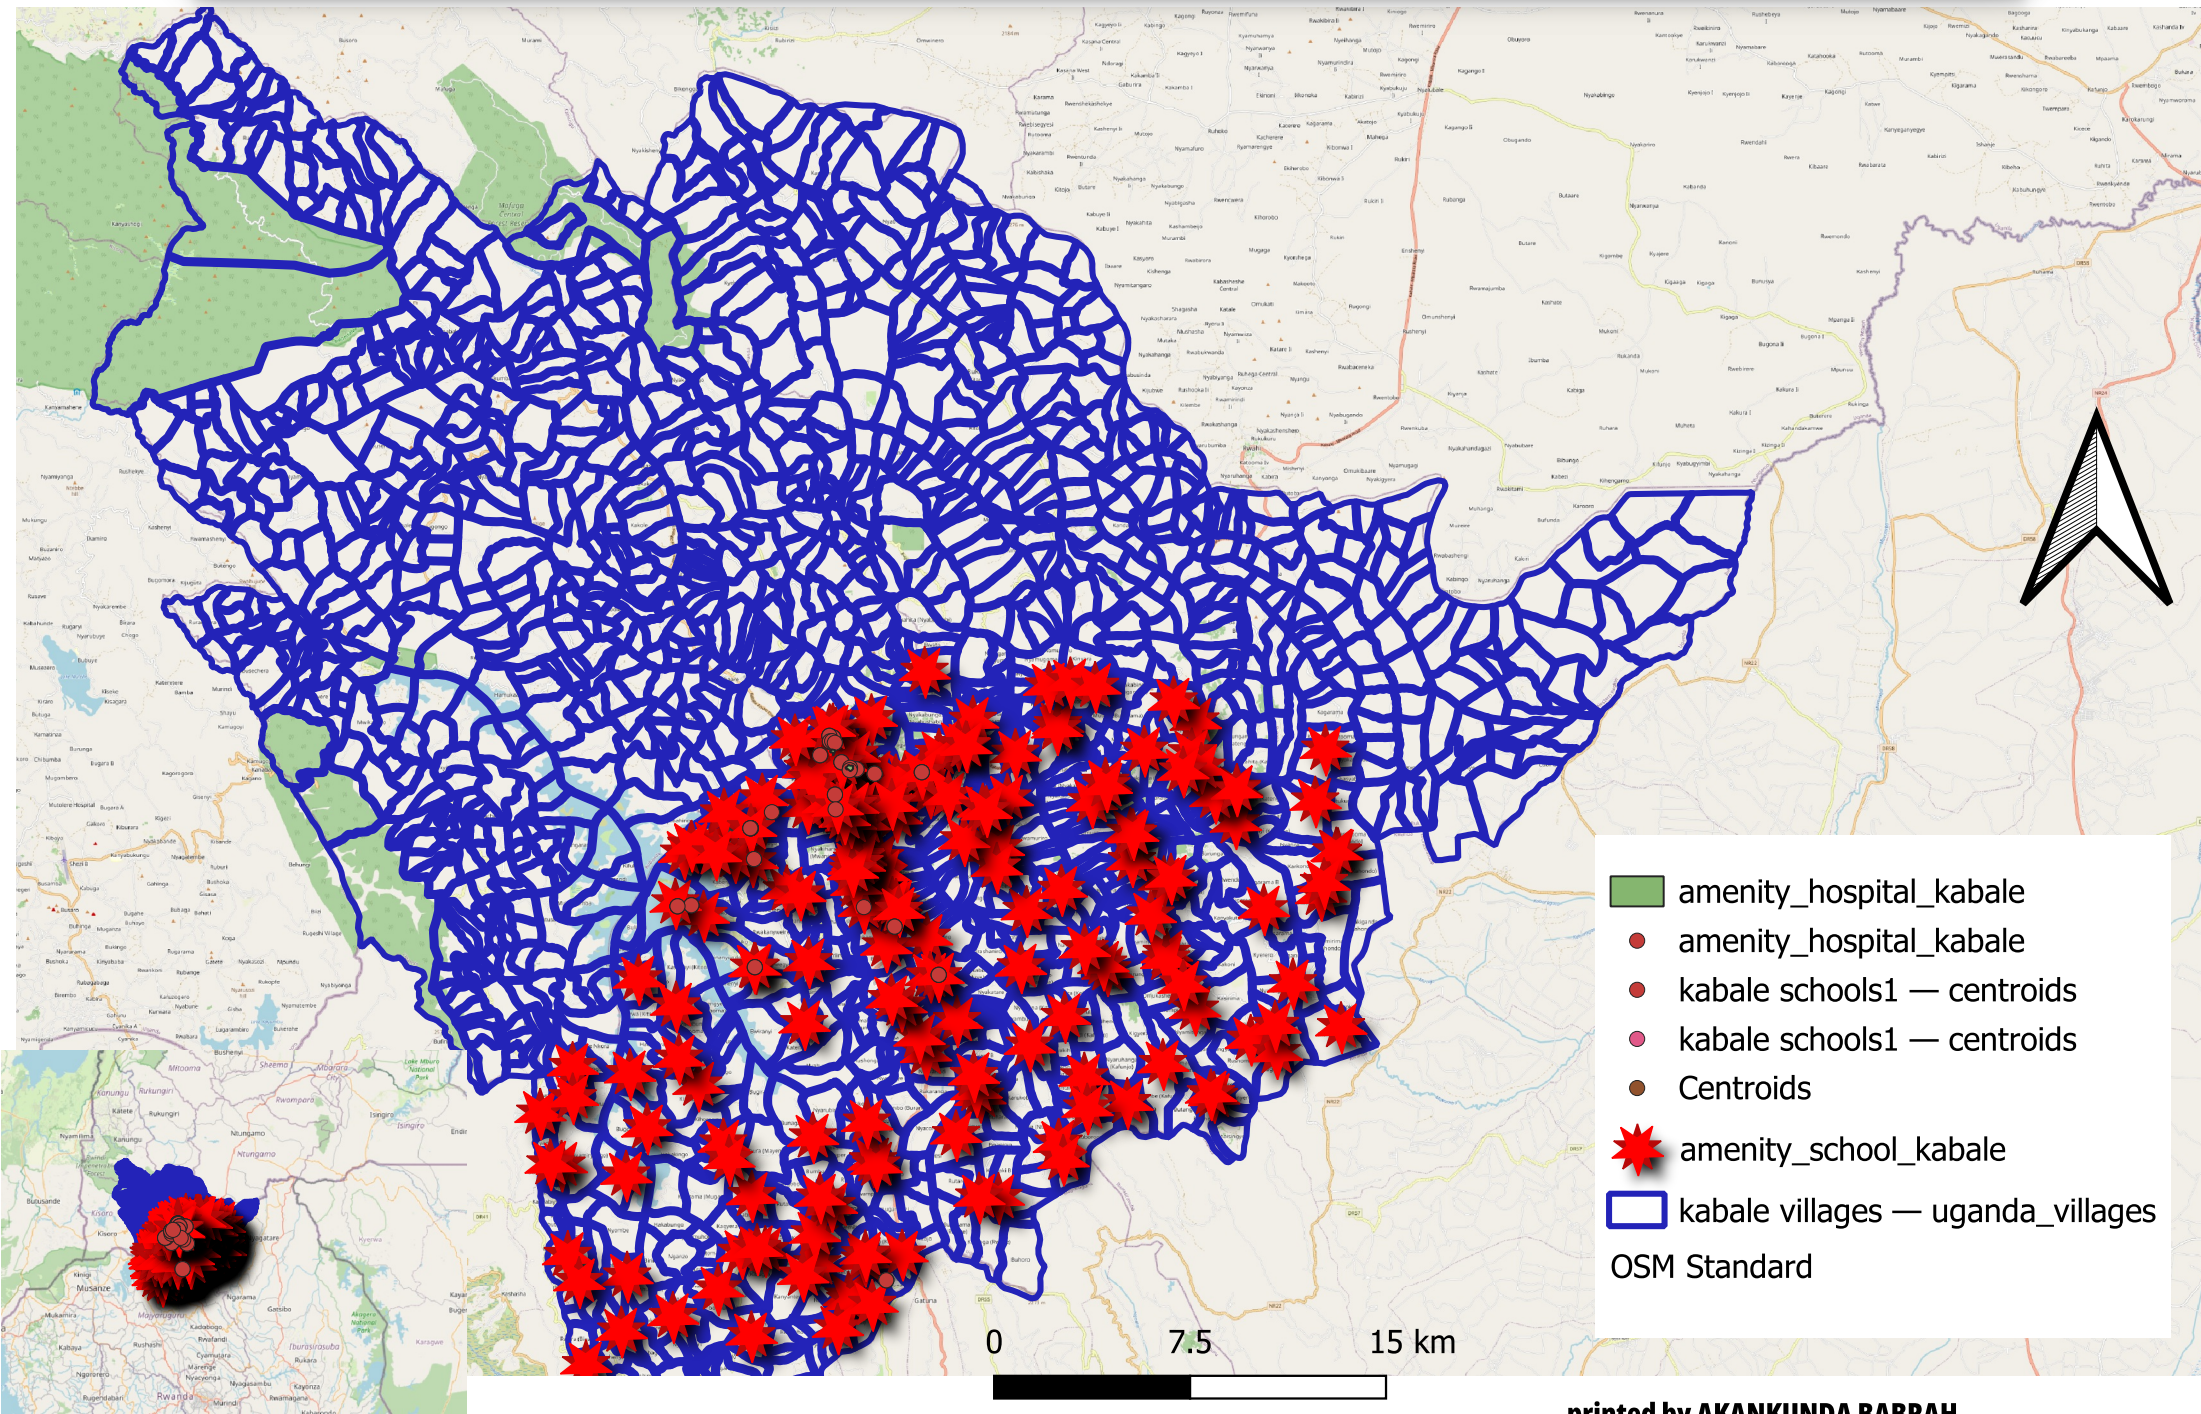

# A MAP OF KABALE DISTRICT SHOWING SCHOOLS

- amenity\_hospital\_kabale
- amenity\_hospital\_kabale
- kabale schools1 — centroids
- kabale schools1 — centroids
- Centroids
- amenity\_school\_kabale
- kabale villages — uganda\_villages OSM Standard

0 7.5 15 km